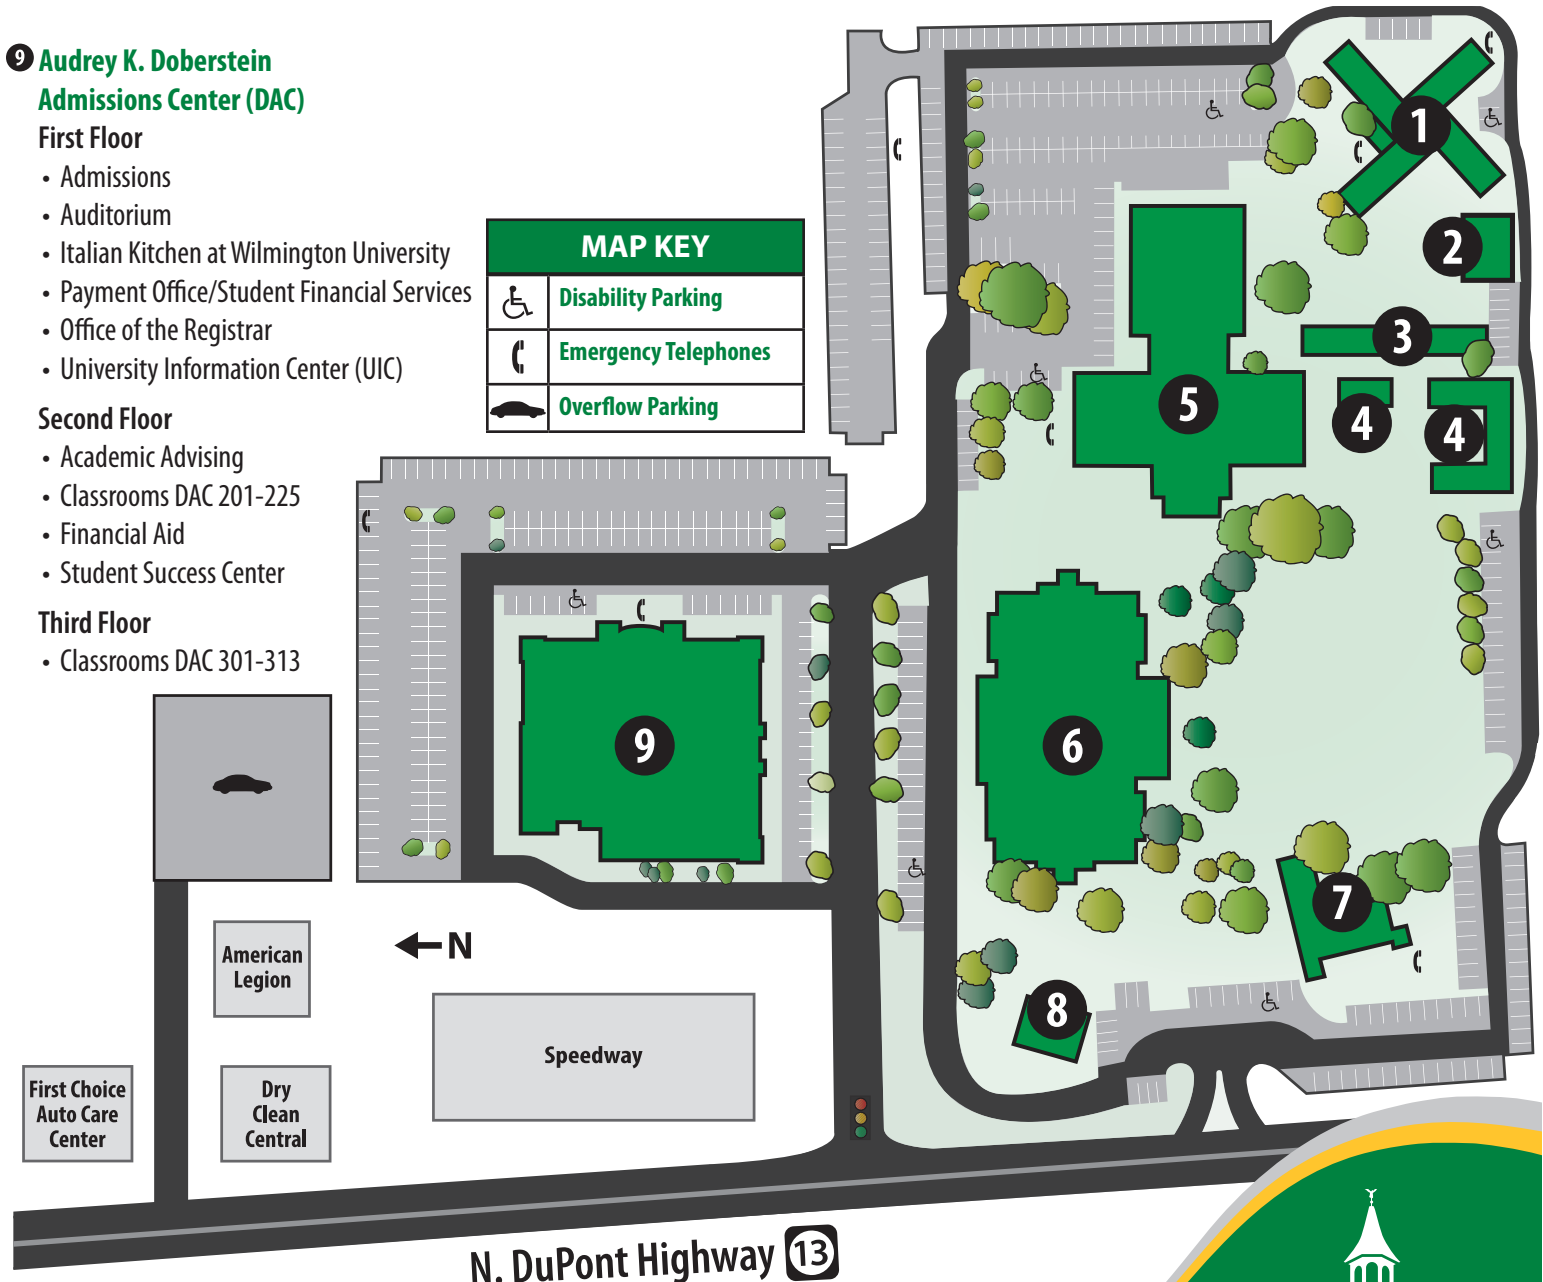

8 Executive Offices

9 Audrey K. Doberstein Admissions Center (DAC)

First Floor

- Admissions
- Auditorium
- Italian Kitchen at Wilmington University
- Payment Office/Student Financial Services
- Office of the Registrar
- University Information Center (UIC)

Second Floor

- Academic Advising
- Classrooms DAC 201-225
- Financial Aid
- Student Success Center

Third Floor

- Classrooms DAC 301-313

MAP KEY	
	Disability Parking
	Emergency Telephones
	Overflow Parking

N. DuPont Highway 13